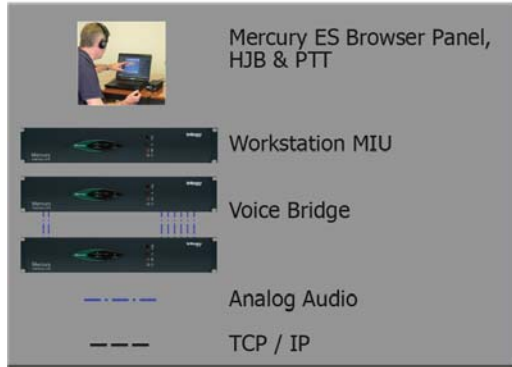

Mercury ES

IP Voice Communications

Multi-Level Security and Cross Domain Voice Communications

Key

Trilogy USA Inc.

2500 E. Hallandale Beach Blvd. Suite 808, Hallandale Beach, FL 33009
800-372-3198 www.trilogyus.com sales@trilogyus.com