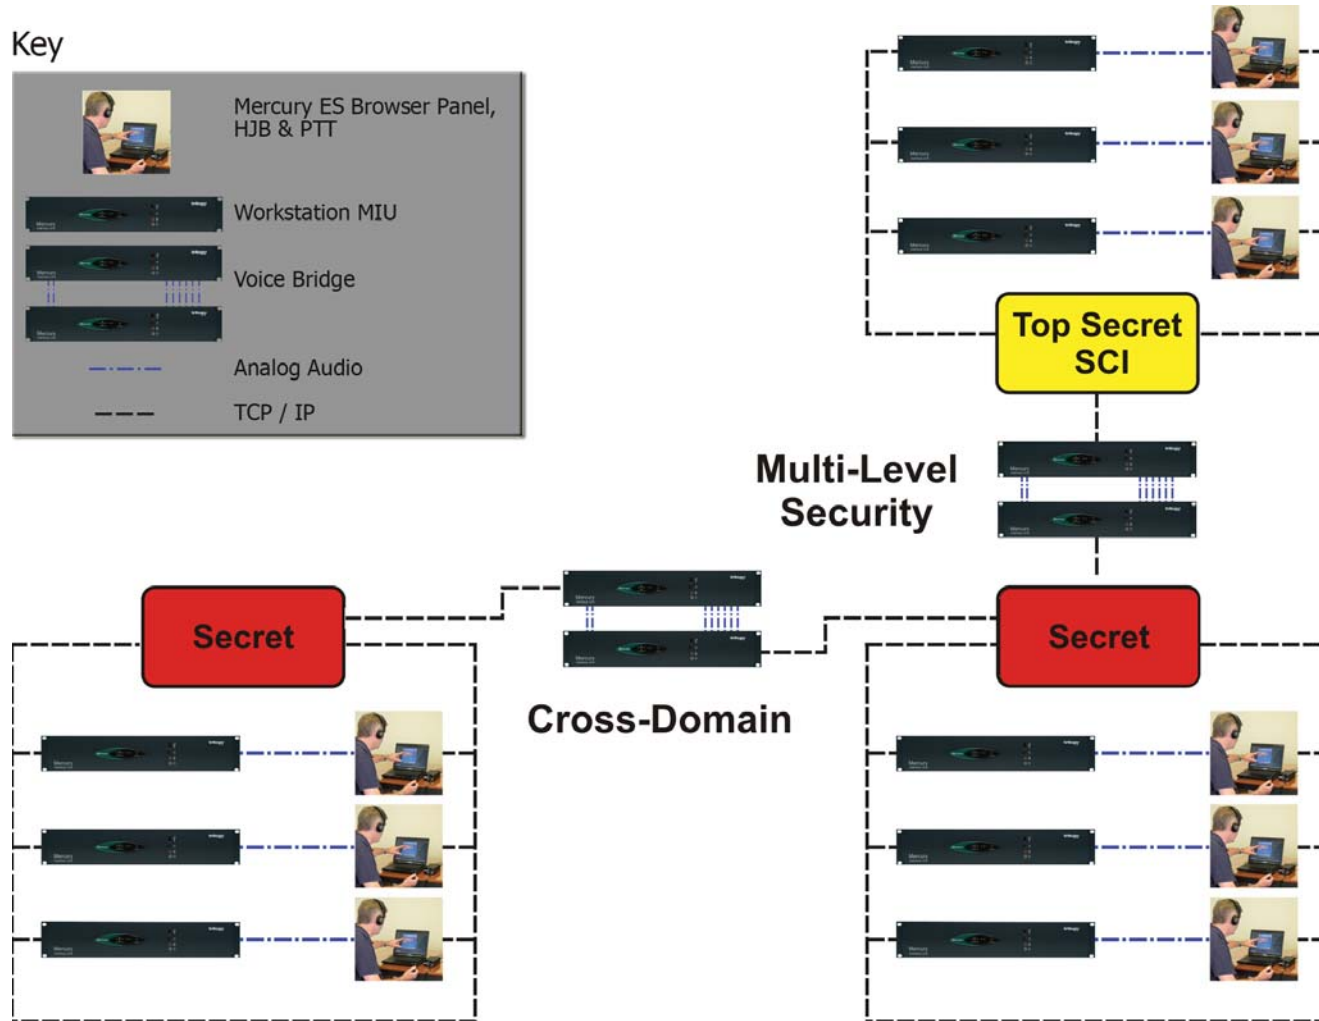

Mercury ES

IP Voice Communications

Multi-Level Security and Cross Domain Voice Communications

Key

Trilogy USA Inc.

2500 E. Hallandale Beach Blvd. Suite 808, Hallandale Beach, FL 33009
800-372-3198 www.trilogyus.com sales@trilogyus.com